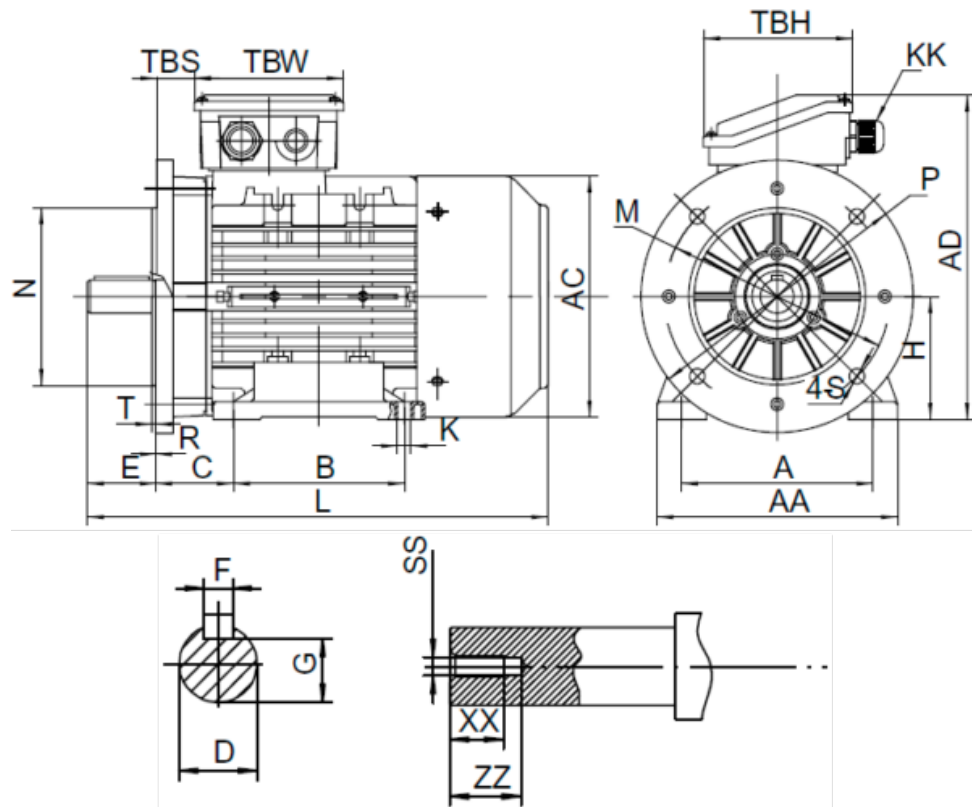

# Data Sheet

Article number: 2518011002270140

Description: Kleedrive T3A 132M2-2 11.0kw 2800 rpm UL/CSA  
3x400/690V 50 HZ IP55 B35 Eff=82,7%

## Measures

A = 216	F = 10	TBW = 118
AA = 260	G = 33	XX = 28
AC = Ø261	H = 132	ZZ = 37
AD = 323	HD = 191	
B = 178	L = 498	
C = 89	SS = M12	
D = Ø38	TBH = 118	
E = 80	TBS = 36.5	